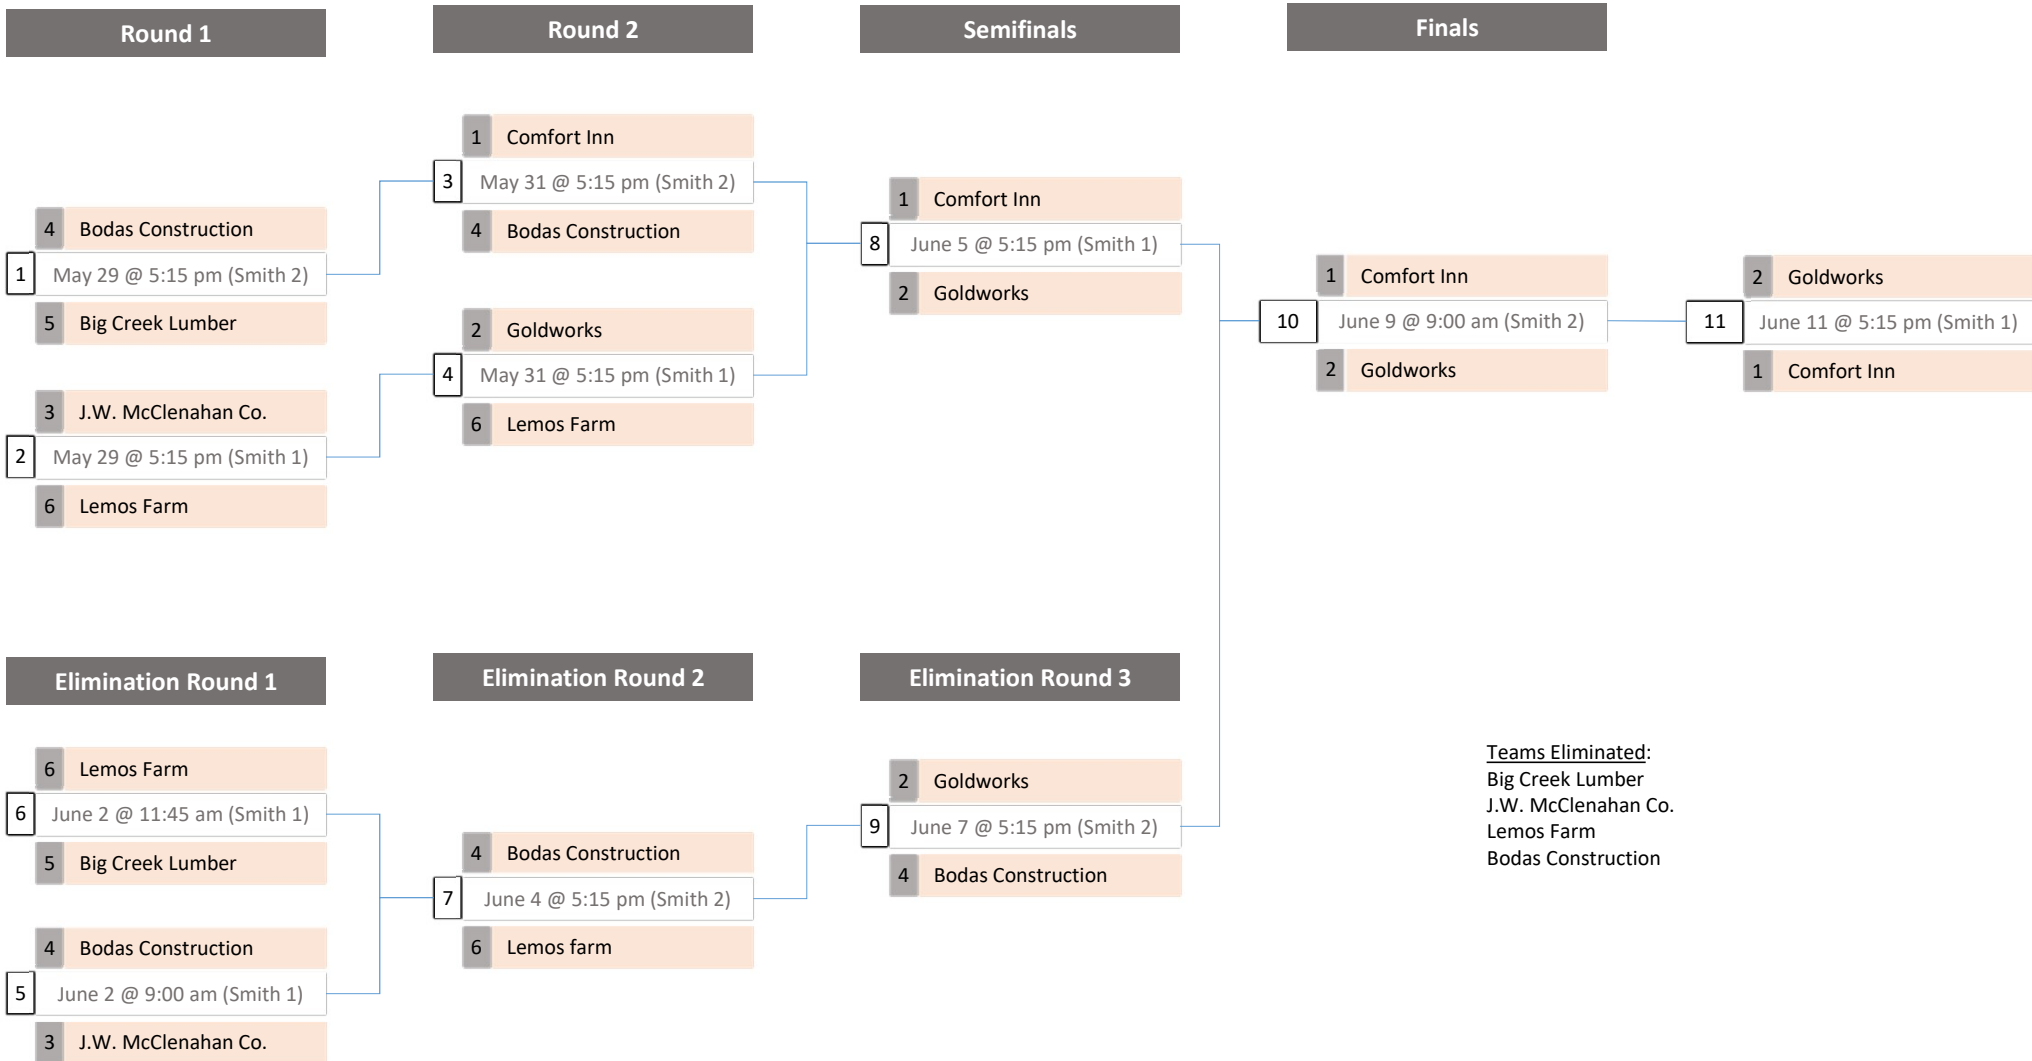

Half Moon Bay Minors Division Tournament Bracket

Teams Eliminated:
 Big Creek Lumber
 J.W. McClenahan Co.
 Lemos Farm
 Bodas Construction