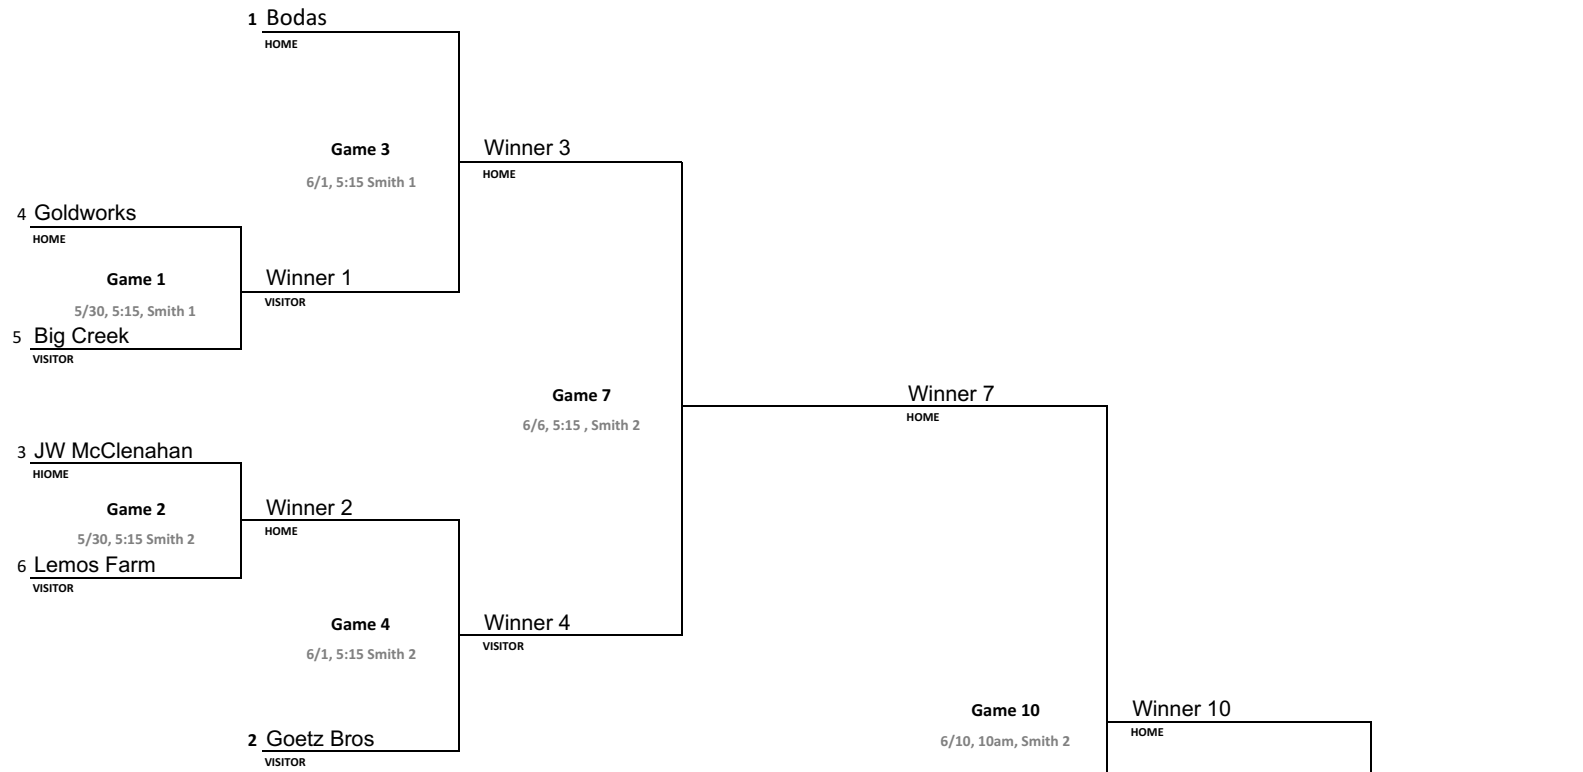

# League Championship Tournament

Double Elimination - A team is eliminated upon 2nd loss.

Half Moon Bay Little League  
Minors Division

## Winner's Bracket

## Elimination Bracket