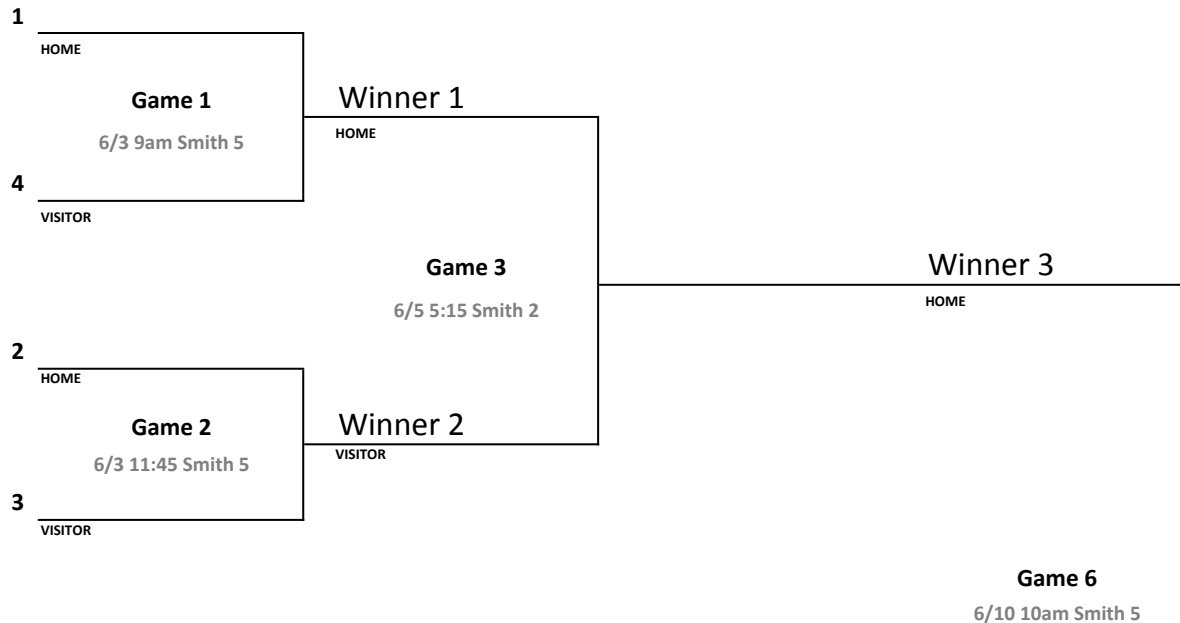

League Championship Tournament

Double Elimination - A team is eliminated upon 2nd loss.

Half Moon Bay Little League Majors Division

Winner's Bracket

Elimination Bracket