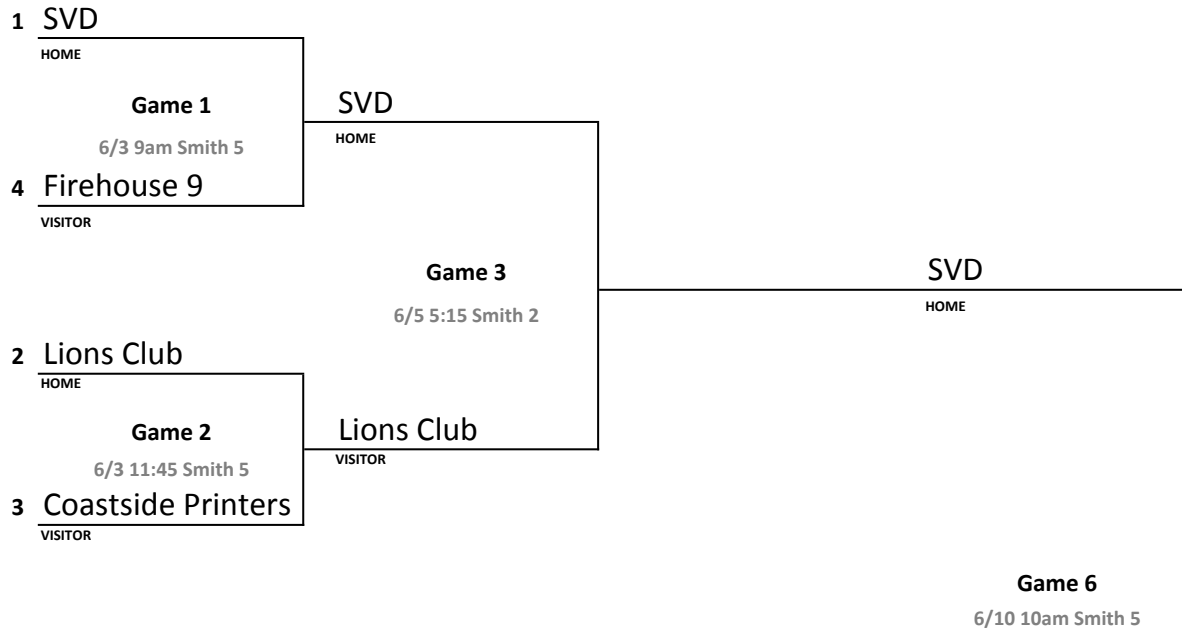

League Championship Tournament

Double Elimination - A team is eliminated upon 2nd loss.

Half Moon Bay Little League
Majors Division

Winner's Bracket

Elimination Bracket