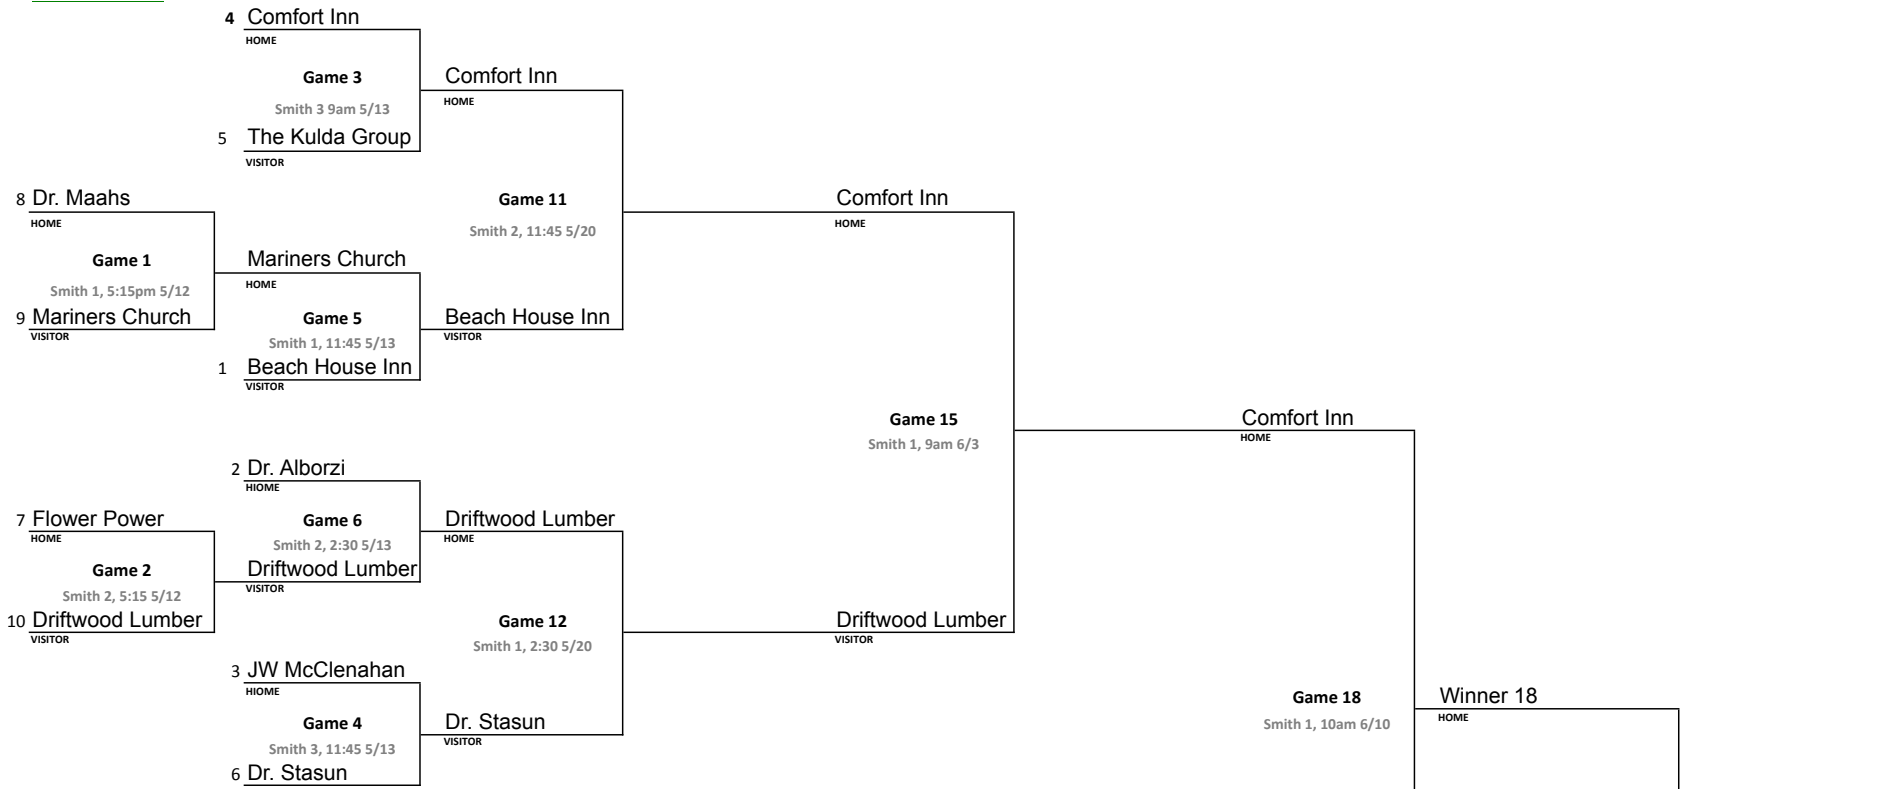

Double Elimination - A team is eliminated upon 2nd loss.

AAA Division

Winner's Bracket

Elimination Bracket